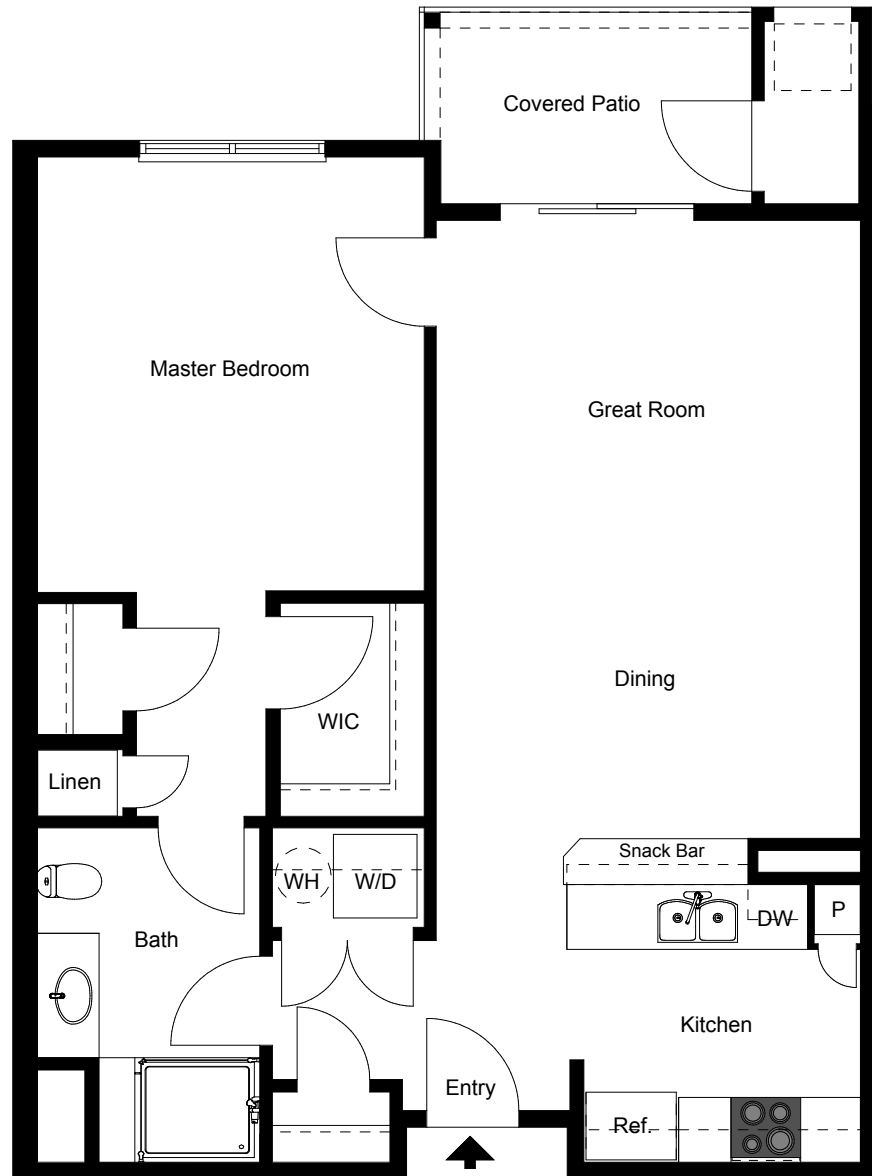

CREEKSTONE

First & Second Flr Unit C 802 sf

Ranney Drive is located off Route 31, just east of Mason Rd

100 RANNEY DRIVE
FAIRPORT, NY 14450
585.249.8199

WWW.CREEKSTONENY.COM