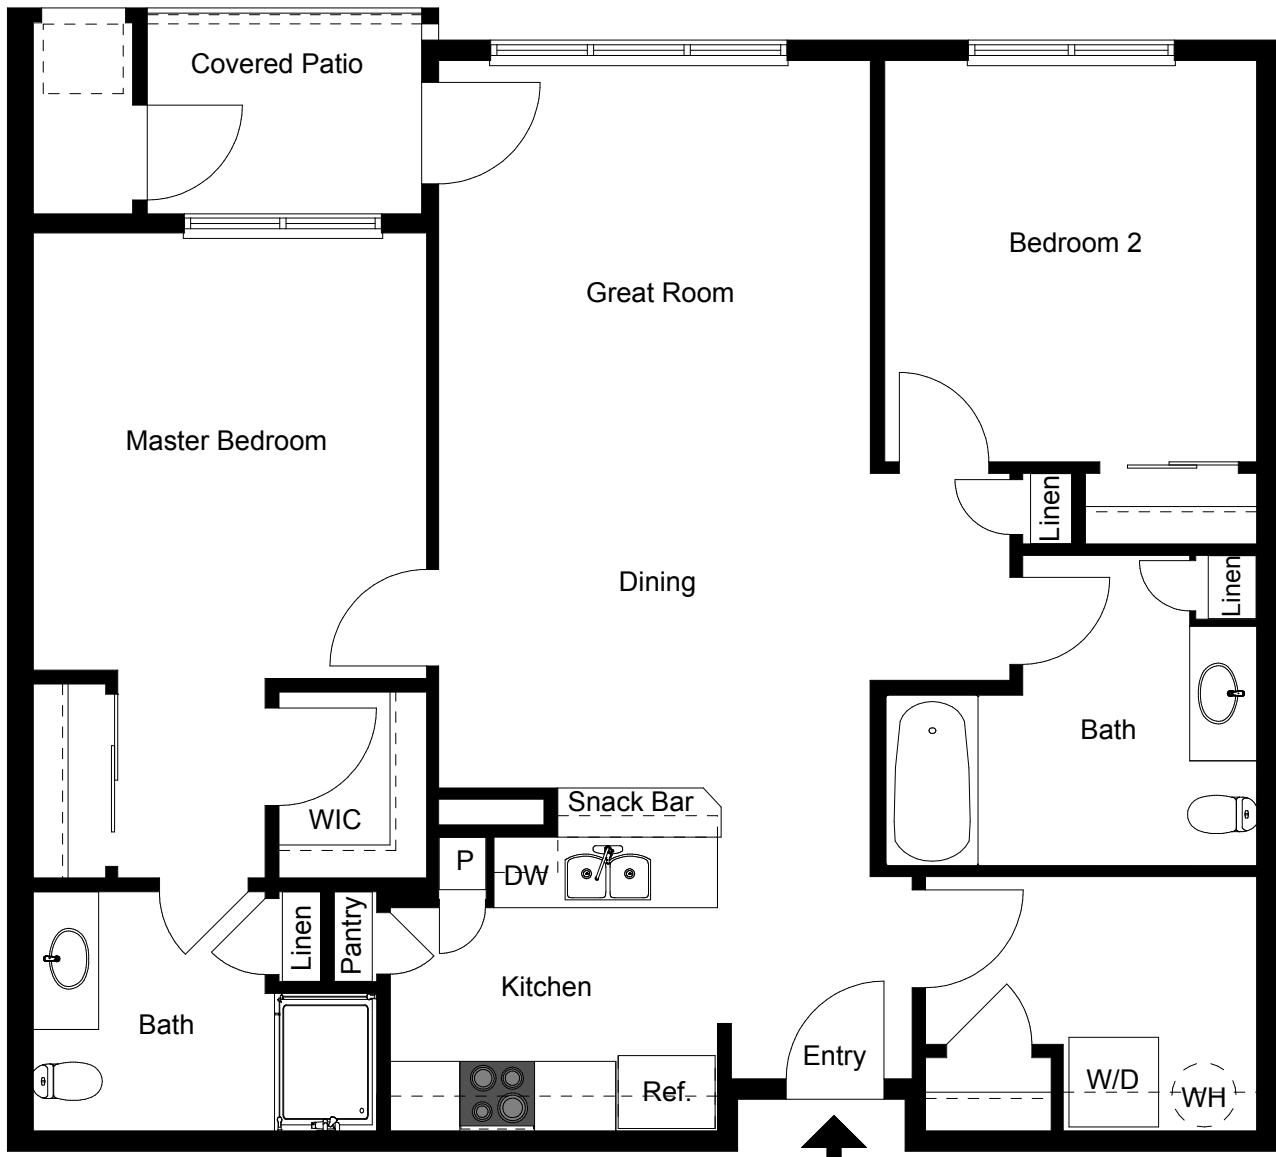

CREEKSTONE

First & Second Flr Unit D 1091 sf

Ranney Drive is located off Route 31, just east of Mason Rd

100 RANNEY DRIVE
FAIRPORT, NY 14450
585.249.8199

WWW.CREEKSTONENY.COM