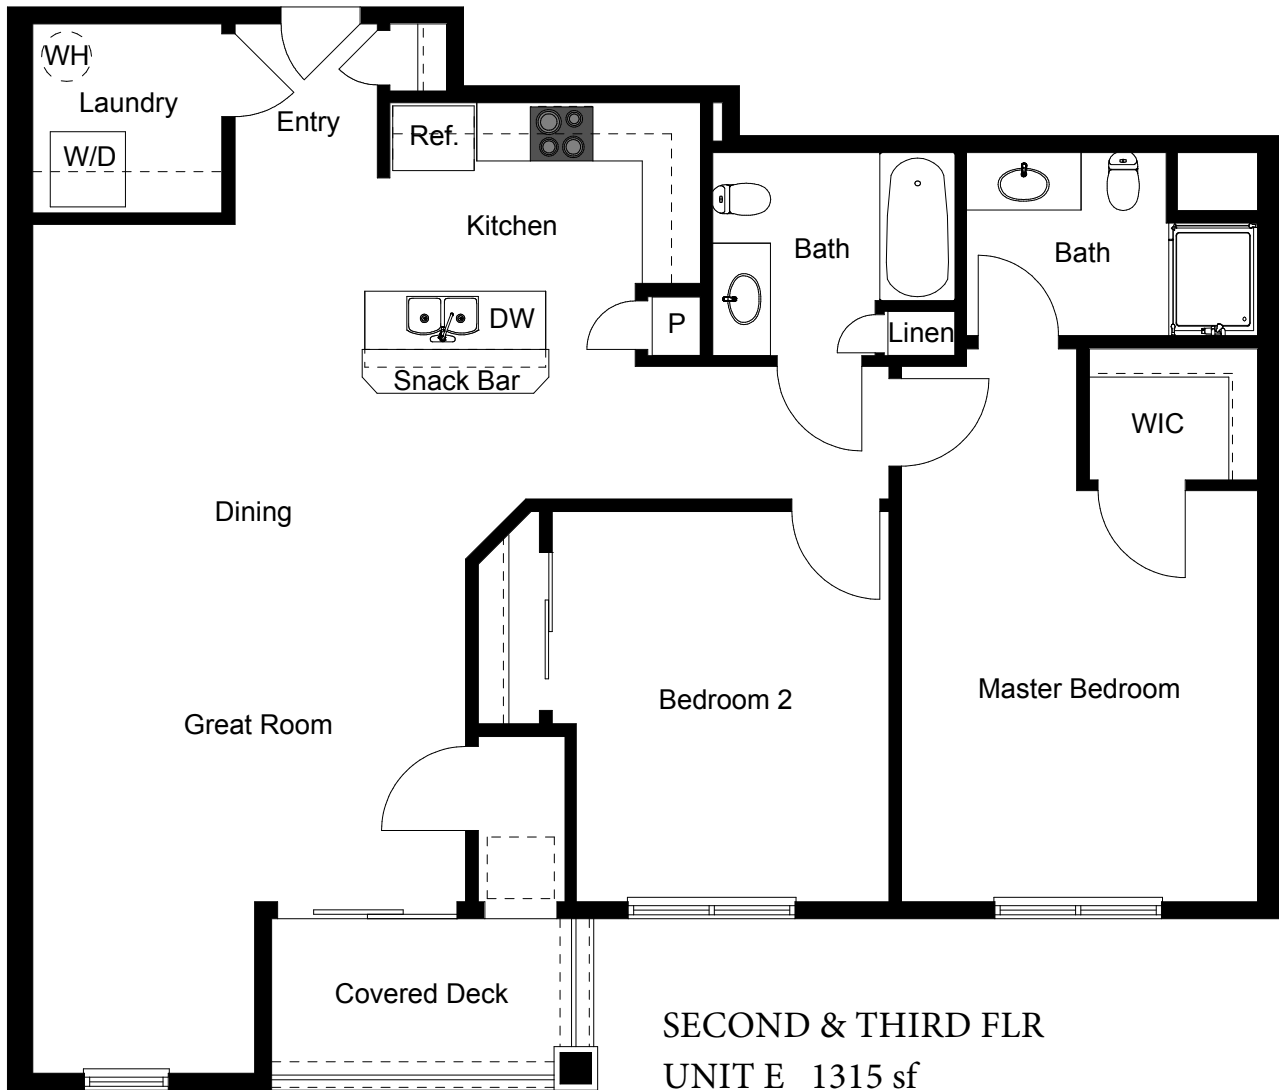

CREEKSTONE

Ranney Drive is located off Route 31, just east of Mason Rd

100 RANNEY DRIVE
FAIRPORT, NY 14450
585.249.8199

WWW.CREEKSTONENY.COM