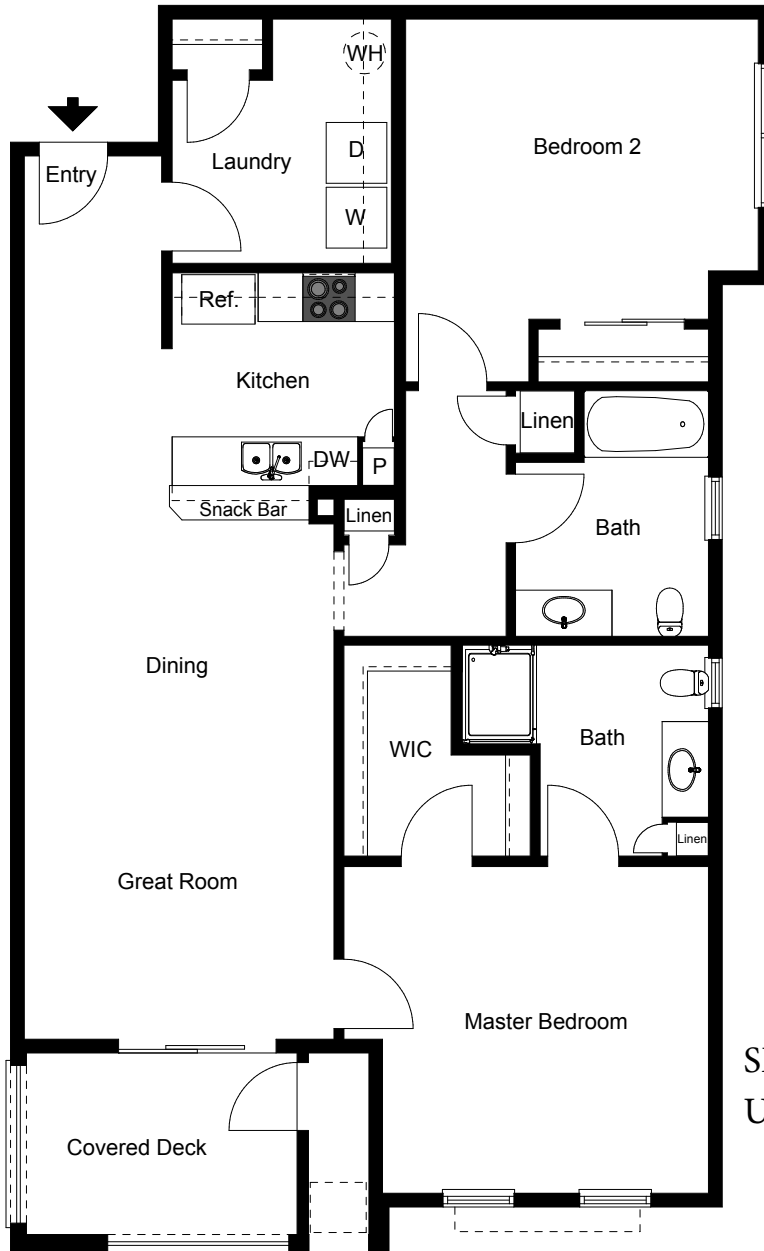

CREEKSTONE

SECOND & THIRD FLR
UNIT F 1272 sf

Ranney Drive is located off Route 31, just east of Mason Rd

100 RANNEY DRIVE
FAIRPORT, NY 14450
585.249.8199

WWW.CREEKSTONENY.COM