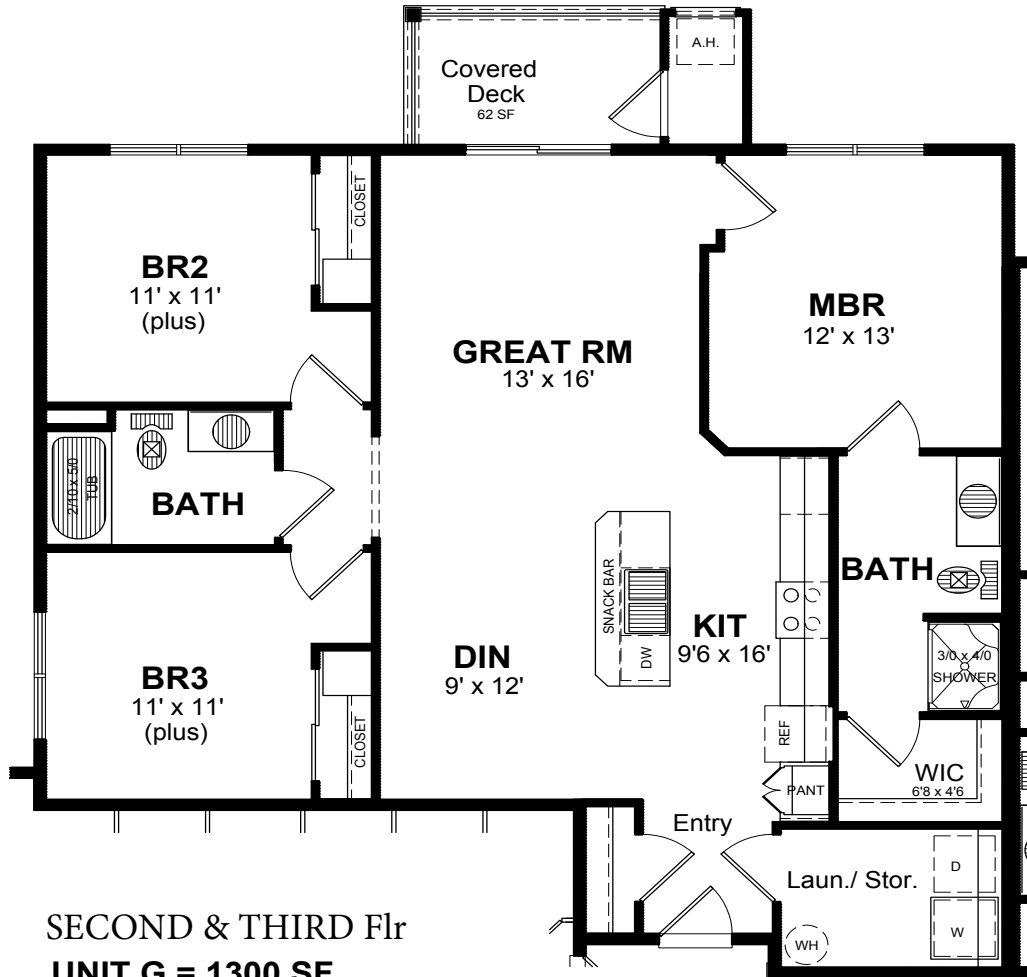

CREEKSTONE

SECOND & THIRD Flr

UNIT G = 1300 SF

3 BEDROOM
2 BATH

Ranney Drive is located off Route 31, just east of Mason Rd

100 RANNEY DRIVE
FAIRPORT, NY 14450

585.249.8199

WWW.CREEKSTONENY.COM