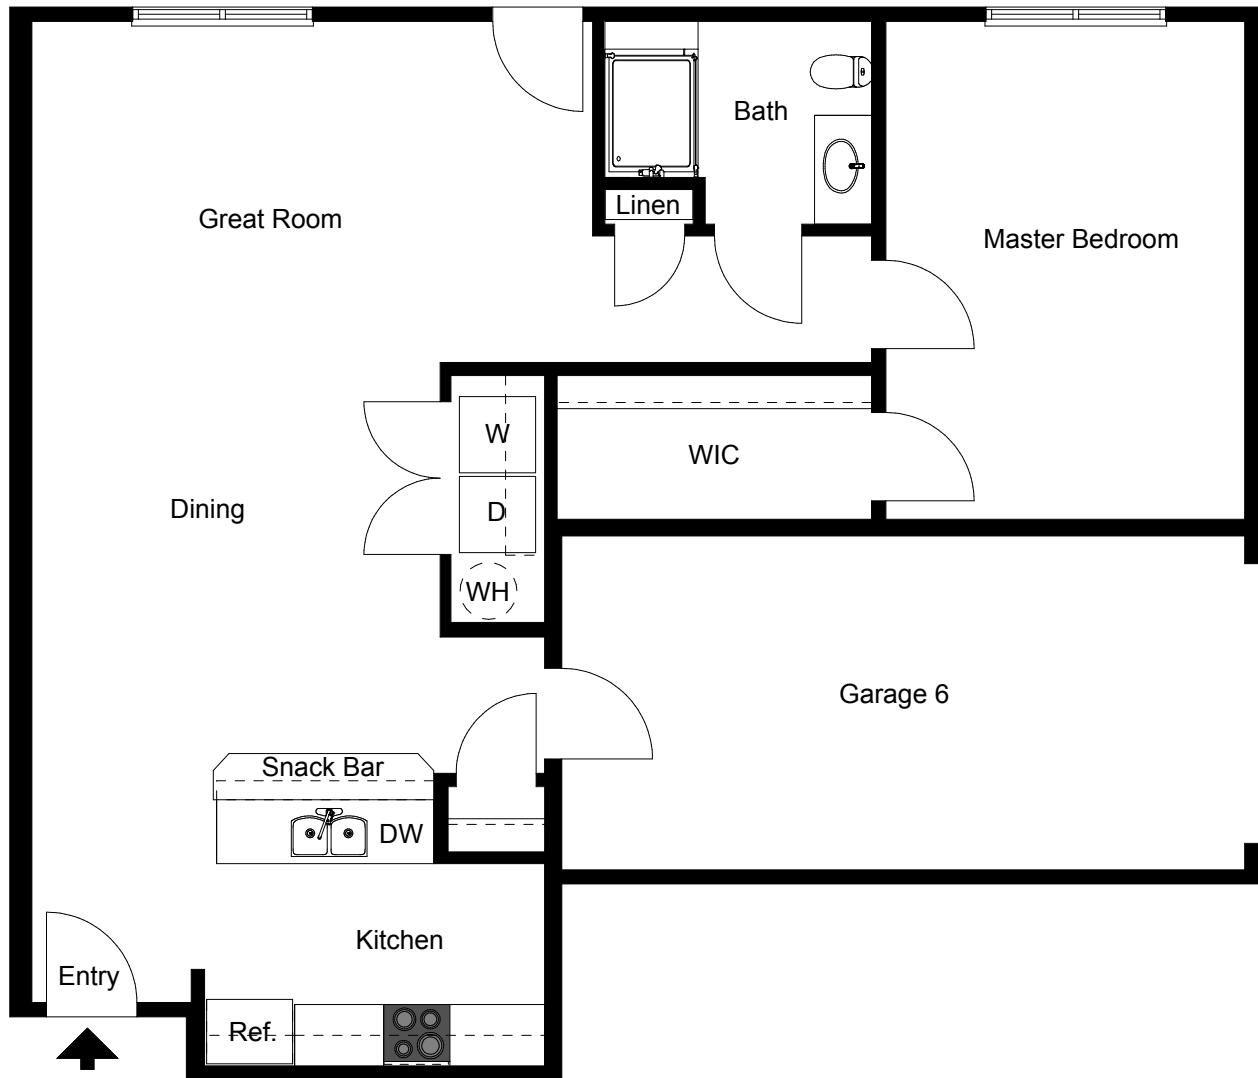

CREEKSTONE

MAIN FLOOR UNIT B with garage 970 sf

Ranney Drive is located off Route 31, just east of Mason Rd

100 RANNEY DRIVE
FAIRPORT, NY 14450
585.249.8199

WWW.CREEKSTONENY.COM