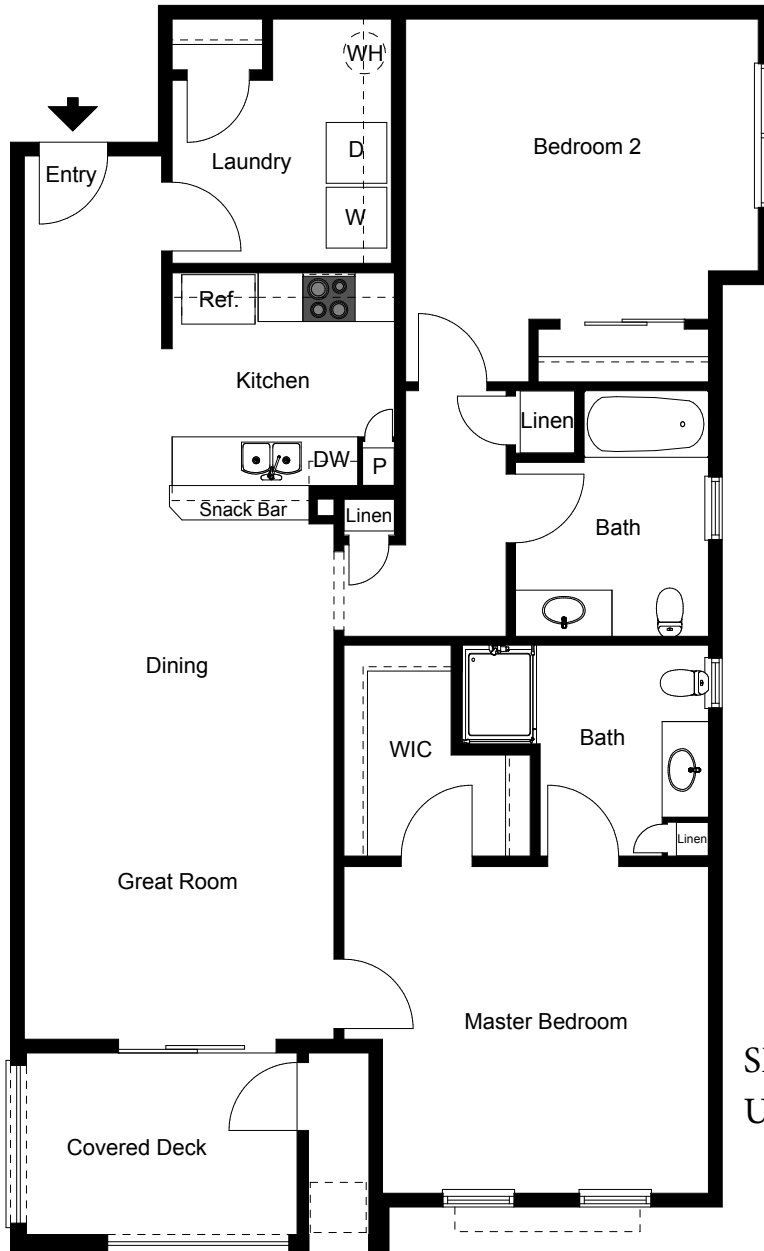

CREEKSTONE

SECOND & THIRD FLR
UNIT F 1314 sf

Ranney Drive is located off Route 31, just east of Mason Rd

100 RANNEY DRIVE
FAIRPORT, NY 14450
585.249.8199

WWW.CREEKSTONENY.COM