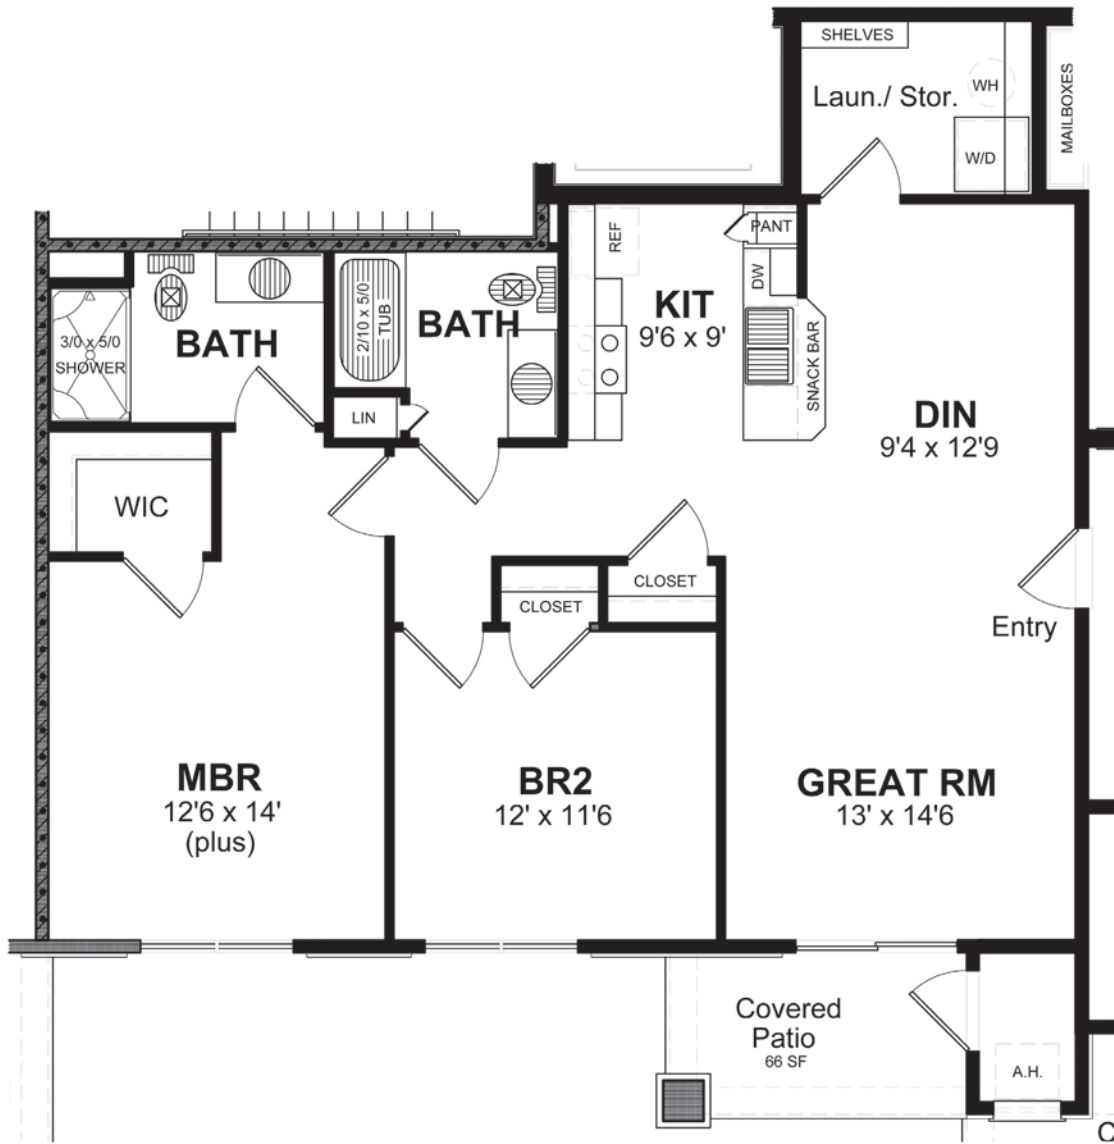

The Asbury II

2BR 2BA 1,133sf

Pride Mark
HOMES INC.

CREEKSTONE