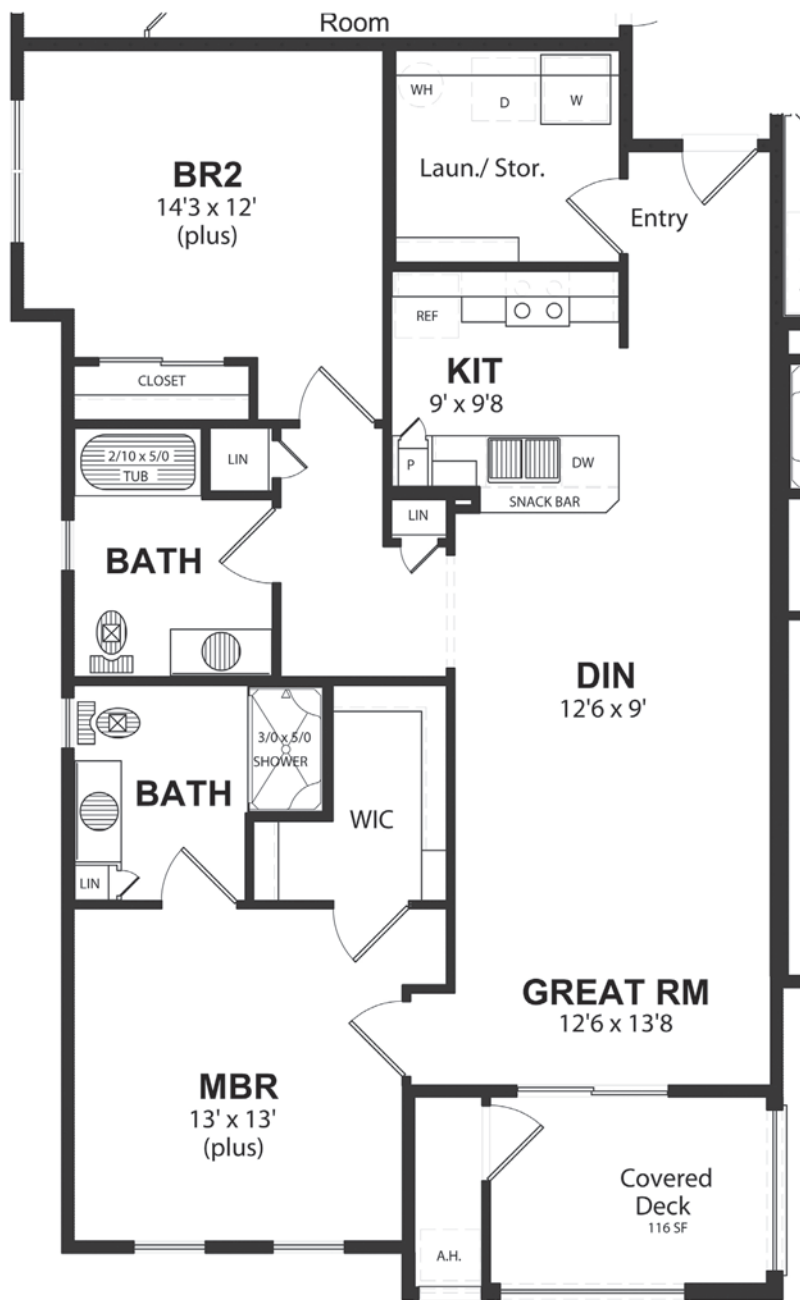

The Fairmont

2BR 2BA 1,314sf

Pride Mark
HOMES INC.

CREEKSTONE